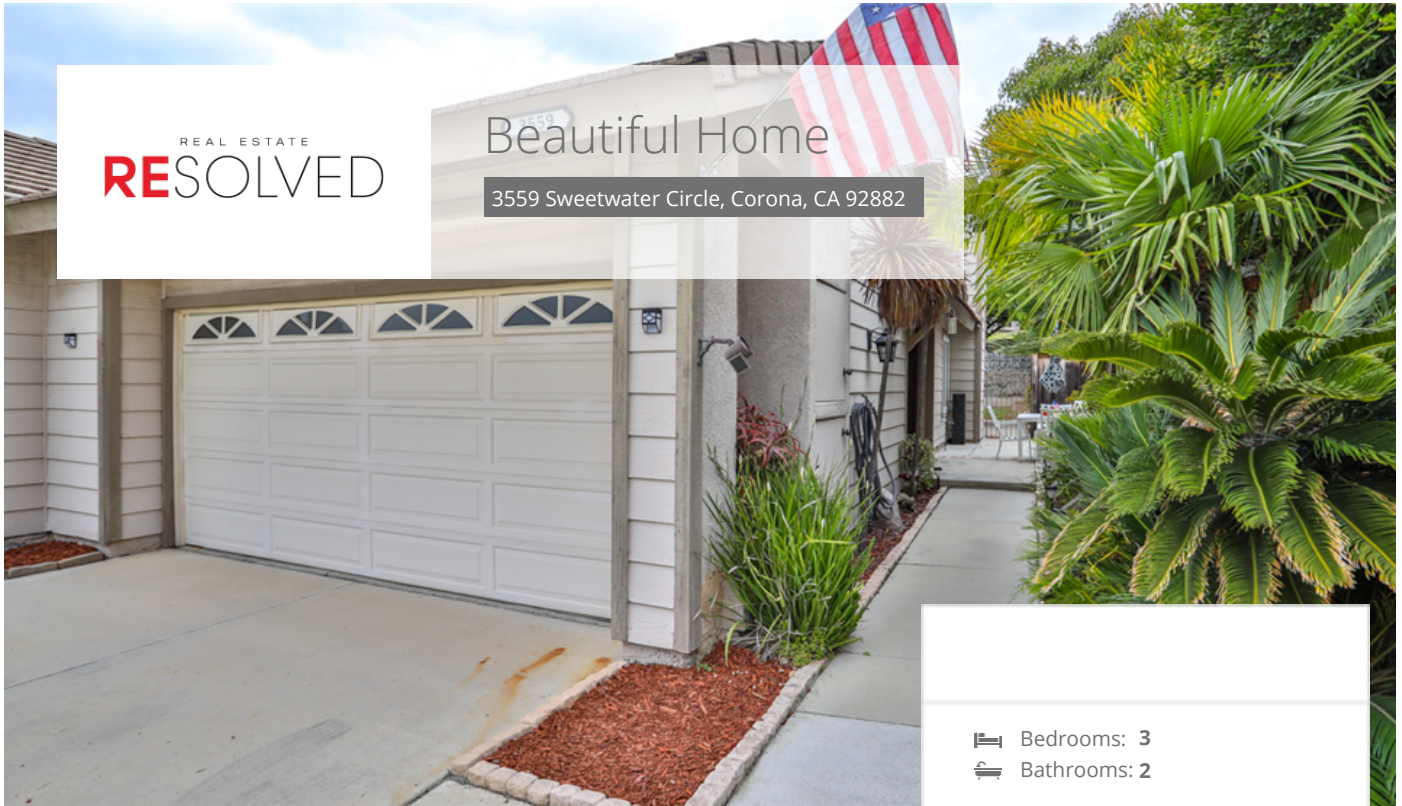

REAL ESTATE
RESOLVED

Beautiful Home

3559 Sweetwater Circle, Corona, CA 92882

🛏 Bedrooms: 3
🚿 Bathrooms: 2

EXTRAS:

• Living Space: 1,174 sq ft

Property Description

Deams come true in your home located in the beautiful Sierra Del Oro neighborhood of Corona! With stunning mountain views and breathtaking sunsets right from your doorstep, you'll feel like you're living in paradise. Your home boasts an inviting open floor plan with vaulted ceilings, newer dual pane windows, and sliding glass doors that provide ample natural light. As you enter, you'll be greeted by a lovely front yard and entrance patio that's beautifully landscaped, with automatic photocell lights that guide you to your front door at dusk.

The interior of your home features lovely tile floors that lead you through a spacious living room and dining area with a cozy fireplace. The atrium is a lovely feature that adds character to your home. Moving forward, you'll find a clean and bright kitchen that's complete with granite countertops and a peninsula breakfast bar. A full bathroom is conveniently located off the living room, next to built-in storage cabinets. The primary bedroom is situated at the end of the hallway and features an en suite bathroom with double sinks, granite countertops, and a storage vanity. Two additional bedrooms line the hallway and feature closet organizers.

Your home includes central A/C, heating, and ceiling fans to keep you comfortable year-round. The concrete driveway and two-car direct access garage provide plenty of parking options. You'll also have access to a community swimming pool that's just steps away from your home.

Located conveniently close to the 91 and 71 freeways, schools, shopping centers, parks, and just a short distance to Orange County, this home has it all! Take advantage of this incredible opportunity - make us an offer we can't refuse!